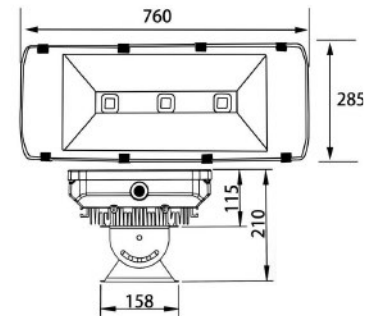

APPLICATION

- Street lighting
- Advertising signage
- Building outdoors
- Playground

INSTALLATION

- Wall mount - U-Bracket

ADDITIONAL INFO

- Operating Temperature -37°C ~+55°C

DIAGRAM

ORDER CODE	DESCRIPTION	WATTS	VOLT	LUMENS	CCT(K)	LIFE HRS	BEAM ANGLE	CRI	WT. (KG/PC)	MOL (IN)	CASE QTY.
L610-3204G	FLOOD 320W 5700K 28800LM 120V Alu Glass CL Wall Mount IP65	320	120	28800	5700K	50,000	120°	75+	13.45	30LX11.2wx8.3h	1