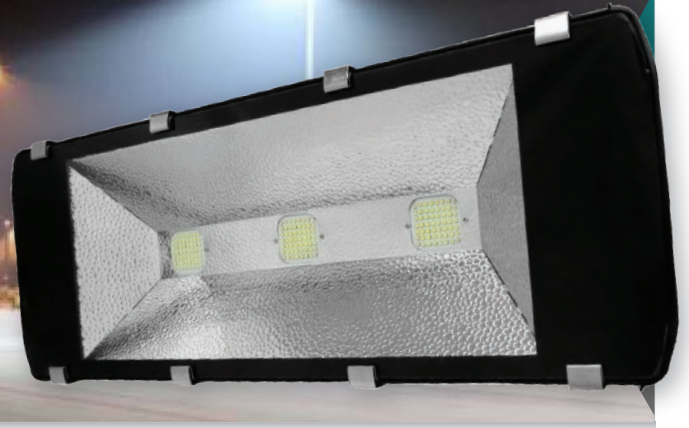

320W LED Floodlight

Bright Light, Made to Last!

FEATURES

320W - 28800 Lumens
DLC, cUL listed
50,000 hour life

- Replaces >400W HID
- 75+ CRI
- 168 pcs CREE SMD LED
- Aluminum body with Tough Glass
- Water resistant IP65
- Suitable for outdoor usage
- No flicker, mercury free, instant on
- 5-year warranty

APPLICATION

- Street lighting
- Advertising signage
- Building outdoors
- Playground

INSTALLATION

- Wall mount - U-Bracket

ADDITIONAL INFO

- Operating Temperature -37°C ~+55°C

DIAGRAM

ORDER CODE	DESCRIPTION	WATTS	VOLT	LUMENS	CCT(K)	LIFE HRS	BEAM ANGLE	CRI	WT. (KG/PC)	MOL (IN)	CASE QTY.
L610-3204G	FLOOD 320W 5700K 28800LM 120V Alu Glass CL Wall Mount IP65	320	120	28800	5700K	50,000	120°	75+	13.45	30LX11.2wx8.3h	1