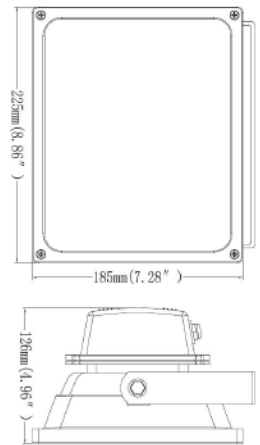

APPLICATION

- Street lighting
- Advertising signage
- Building outdoors
- Playground

INSTALLATION

- Wall mount U-Bracket

ADDITIONAL INFO

- Black Trim
- Operating Temperature -37°C ~+55°C

DIAGRAM

ORDER CODE		DESCRIPTION	WATTS	VOLT	LUMENS	CCT(K)	LIFE HRS	BEAM ANGLE	CRI	WT. (KG/PC)	MOL (CM)	CASE QTY.
L610-0304R		FLOOD 30W 5700K 3600LM 120V	30	120	3600	5700K	50,000	120°	75+	2.0	27x23.8x17.5CM	8
L610-0309R	-	FLOOD 30W RGB 3600LM 120V	30	120	3600	RGB	50,000	120°	75+	2.0	27x23.8x17.5CM	8