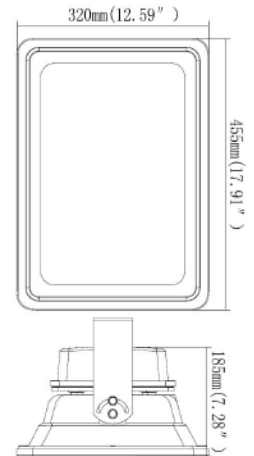

APPLICATION

- Street lighting
- Advertising signage
- Building outdoors
- Playground

INSTALLATION

- Wall mount - U-Bracket

ADDITIONAL INFO

- Operating Temperature -37°C ~+55°C

DIAGRAM

ORDER CODE	DESCRIPTION	WATTS	VOLT	LUMENS	CCT(K)	LIFE HRS	BEAM ANGLE	CRI	WT. (KG/PC)	MOL (CM)	CASE QTY.
L613-1504G	FLOOD 150W 5700K 14000LM 347V Alu Glass CL Wall Mount IP65	150	347	14000	5700K	50,000	120°	75+	9.3	51x37.2x23.6CM	2