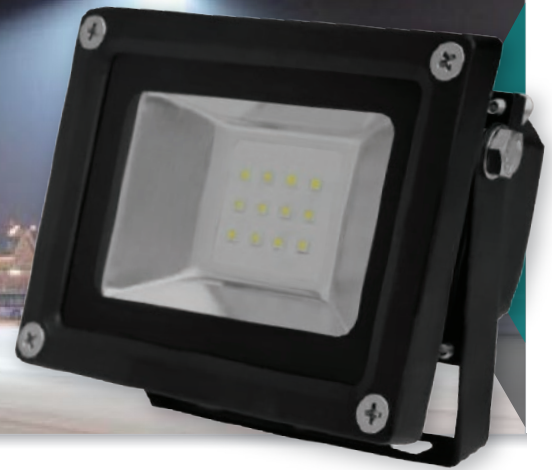

# 10W LED Floodlight

### FEATURES

**10W - 1200 Lumens**  
**DLC, cUL listed**  
**50,000 hour life**

- 75+ CRI
- 12 pcs Philips SMD LED
- Aluminum body with Tough Glass
- Water resistant IP65
- Suitable for outdoor usage
- No flicker, mercury free, instant on
- 5-year warranty